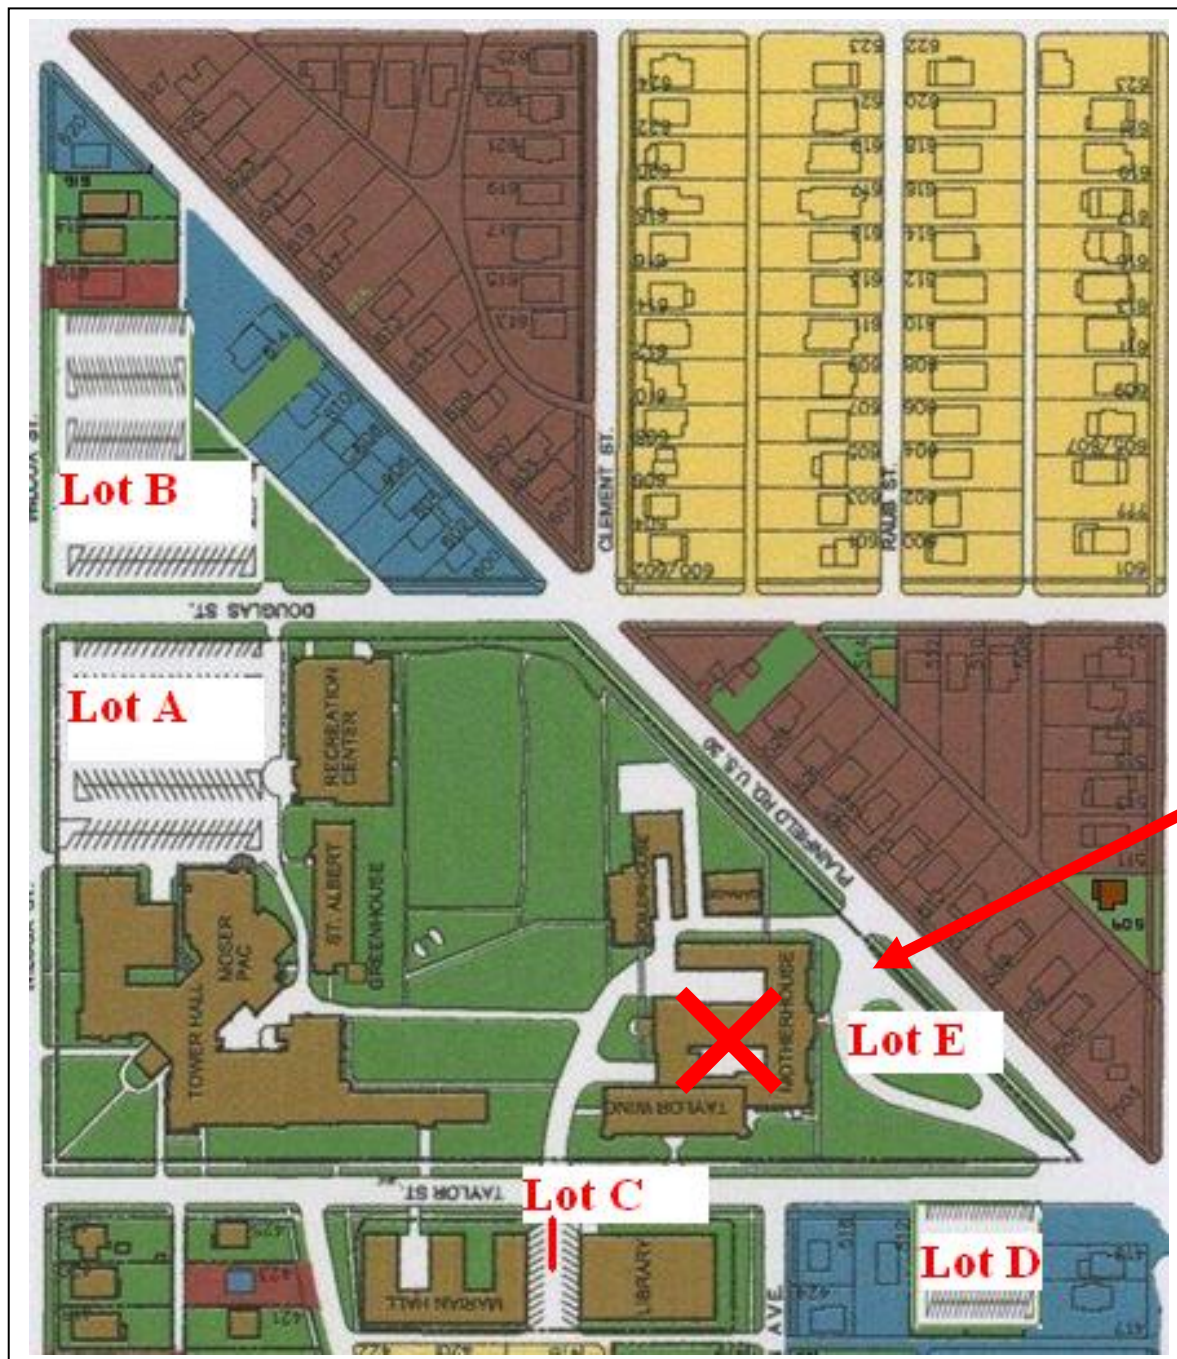

Engaging mind and spirit™

500 Wilcox Street, Joliet, IL 60435
(800) 735-7500 • www.stfrancis.edu

North

US-30/Plainfield Road between Douglas St. and Taylor St.
Douglas and Taylor are side streets; they are not marked well!