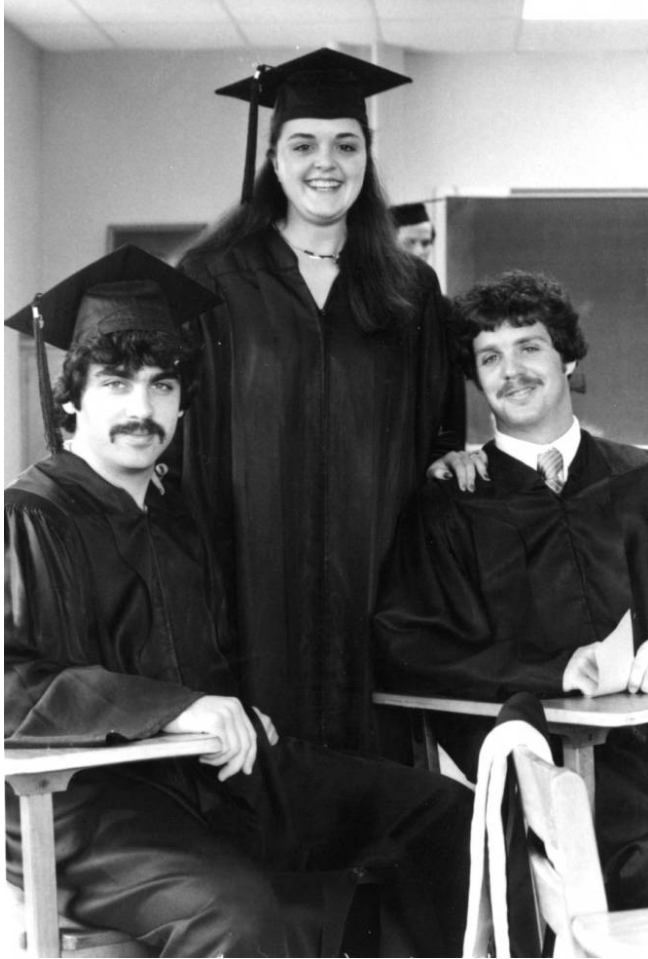

1980s

Please add any details you may have to this sheet and send it to alumni@stfrancis.edu. Thank you!

Picture 1: Man performing theatre. - ca. 1980

Current Description: A male student acts during one of the various CSF plays.

Can you provide additional details, such as names of people in photograph, exact date, etc.? Please do so here:

Picture 2: Analyzing Nature – ca. 1981

Current Description: Children and staff analyzing leaves on a tree.

Can you provide additional details, such as names of people in photograph, exact date, etc.? Please do so here:

Picture 3: Commencement, ca. 1982

Current Description: Students on Graduation Day.

Can you provide additional details, such as names of people in photograph, exact date, etc.? Please do so here:

Can you provide additional details, such as names of people in photograph, exact date, etc.? Please do so here:

Picture 7: A literature discussion between students – ca. 1980-89

Current Description: A group of students having discussion.