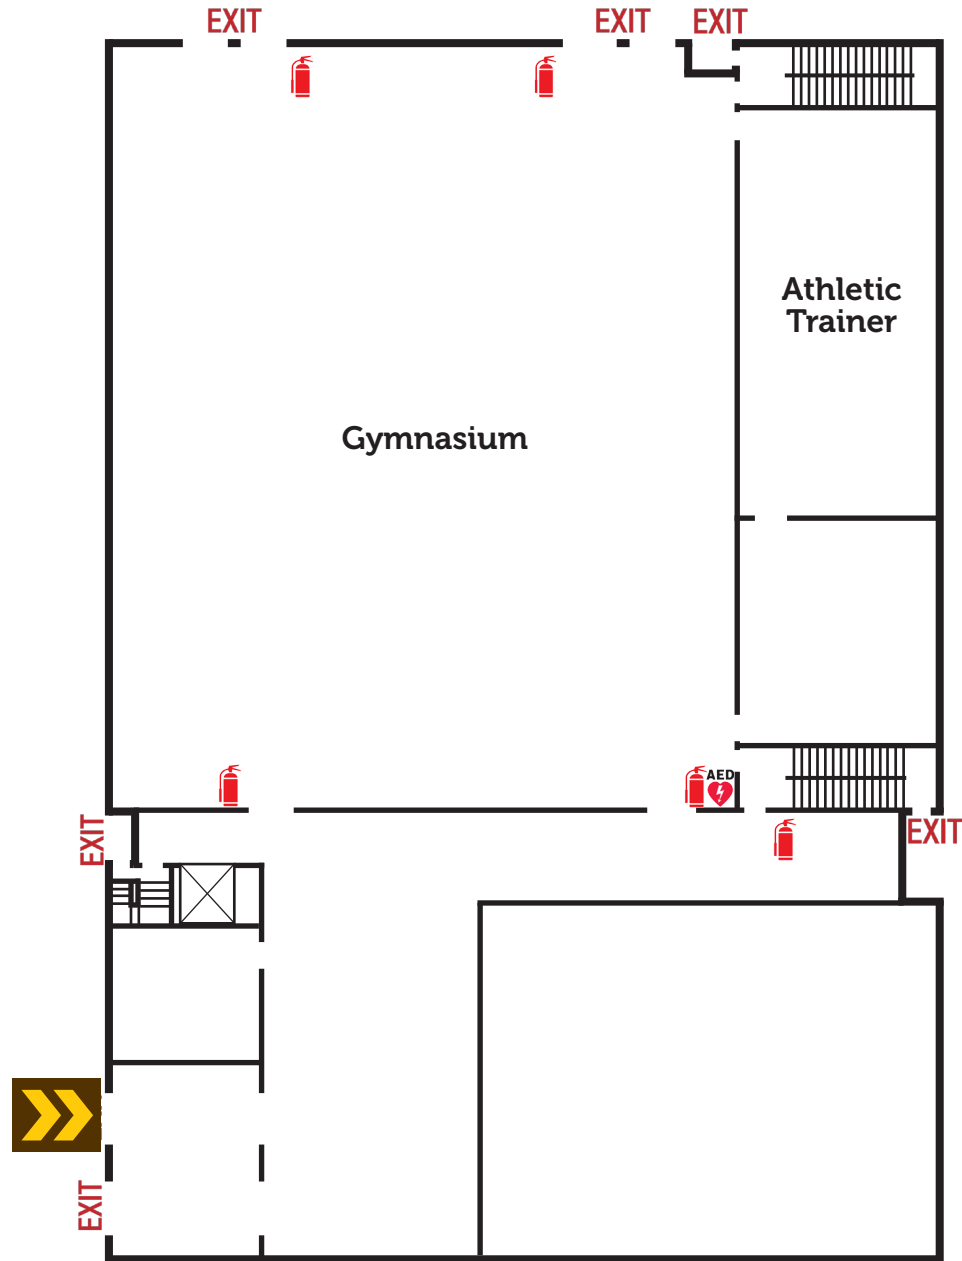

# DESIGNATED BUILDING ENTRANCES/EXITS

Motherhouse: First Floor  
520 Plainfield Rd.

Designated Entrance with  
Temperature Station

**EXIT**

Designated Exit

# DESIGNATED BUILDING ENTRANCES/EXITS

Motherhouse: Second Floor  
520 Plainfield Road

Designated Entrance with  
Temperature Station

**EXIT**

Designated Exit

# DESIGNATED BUILDING ENTRANCES/EXITS

Pat Sullivan Recreation Center  
520 Wilcox Street

Designated Entrance with  
Temperature Station

**EXIT**

Designated Exit

UNIVERSITY OF ST. FRANCIS

1920-2020

# DESIGNATED BUILDING ENTRANCES/EXITS

LaVerne & Dorothy Brown Science Hall  
530 Wilcox Street

Designated Entrance with  
Temperature Station

**EXIT**

Designated Exit

UNIVERSITY OF ST. FRANCIS

1920-2020