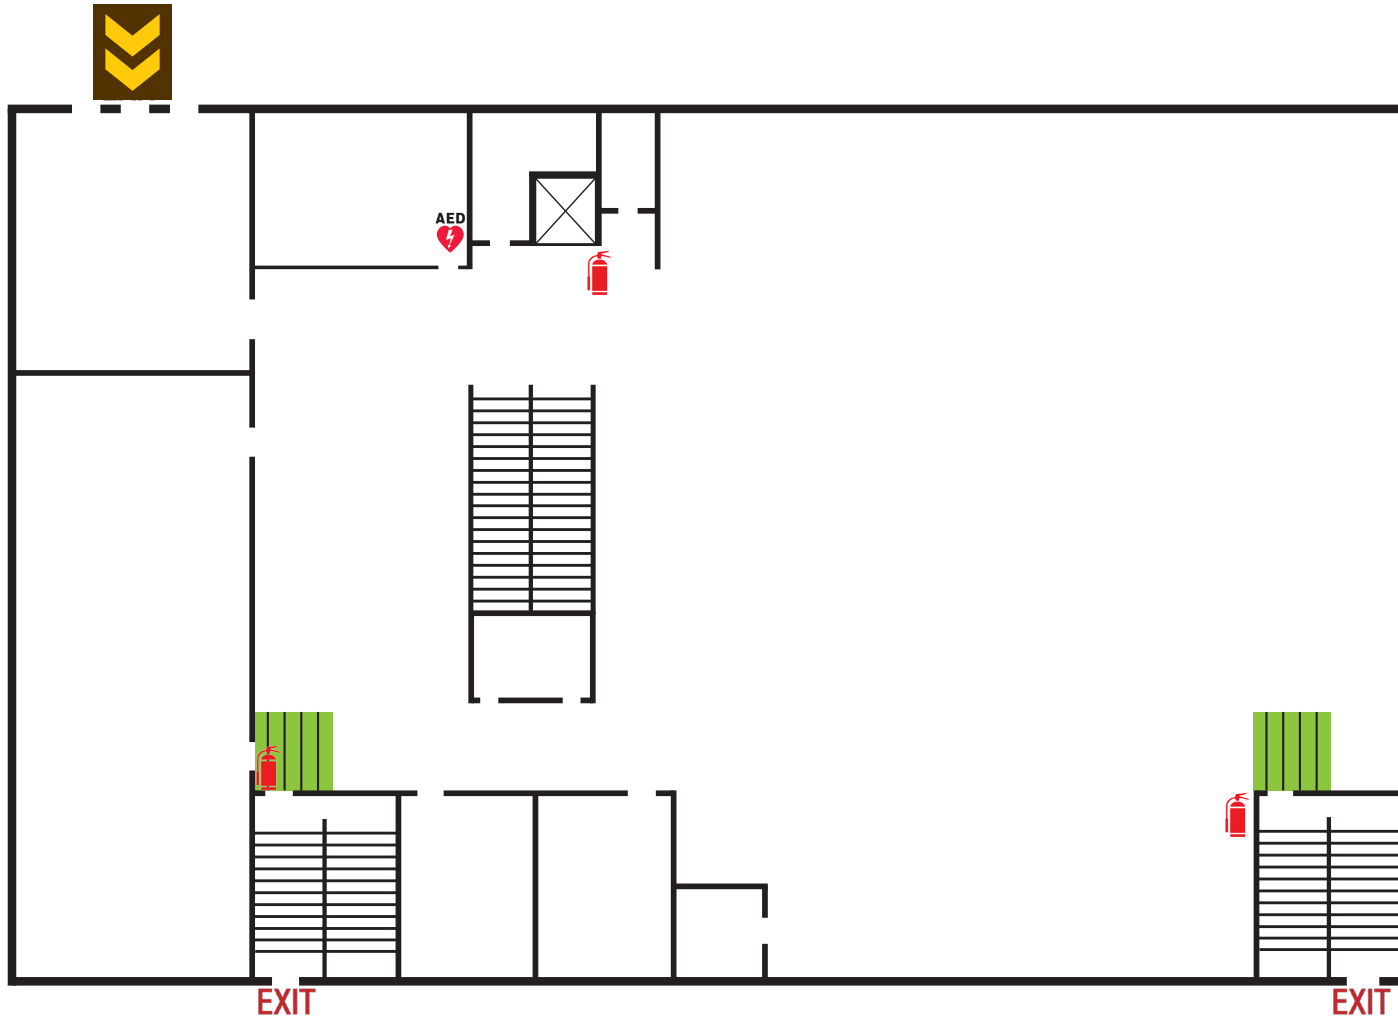

# DESIGNATED BUILDING ENTRANCES/EXITS

Motherhouse: Second Floor  
520 Plainfield Road

Designated Entrance with  
Temperature Station

**EXIT**

Designated Exit

# DESIGNATED BUILDING ENTRANCES/EXITS

LaVerne & Dorothy Brown Science Hall  
530 Wilcox Street

Designated Entrance with  
Temperature Station

**EXIT**

Designated Exit

UNIVERSITY OF ST. FRANCIS

1920-2020

# DESIGNATED BUILDING ENTRANCES/EXITS

LaVerne & Dorothy Brown Library  
600 Taylor St.

Designated Entrance with  
Temperature Station

**EXIT**

Designated Exit

UNIVERSITY OF ST. FRANCIS

1920-2020

# DESIGNATED BUILDING ENTRANCES/EXITS

Marian Hall  
604 Taylor St.

Designated Entrance with  
Temperature Station

**EXIT**

Designated Exit

UNIVERSITY OF ST. FRANCIS

1920-2020