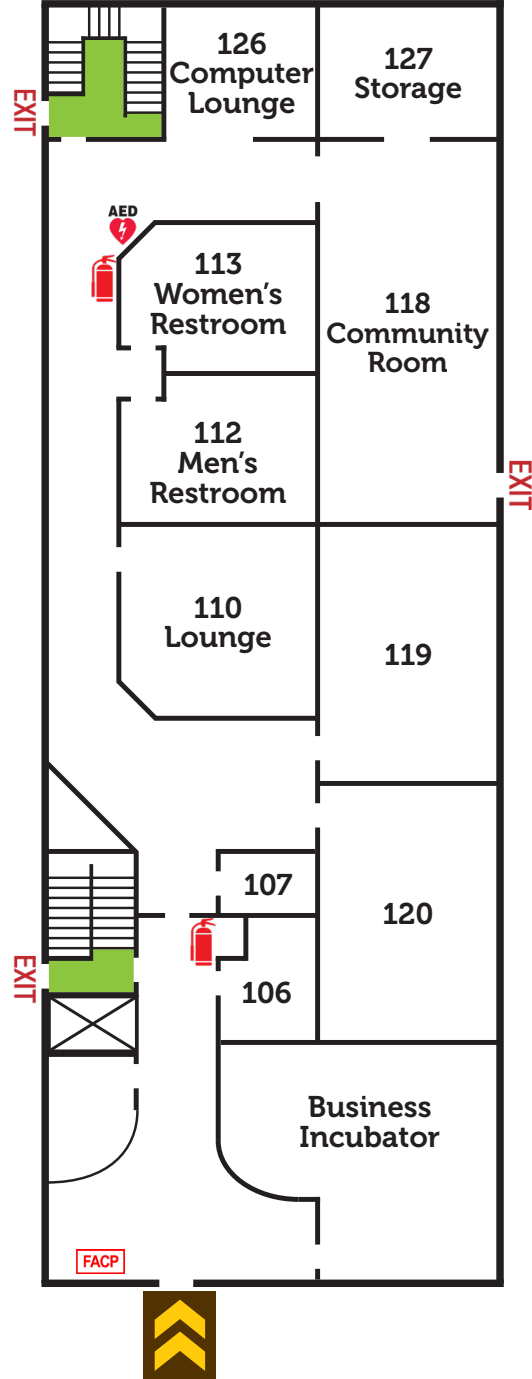

DESIGNATED BUILDING ENTRANCES/EXITS

Robert W. Plaster Center
16-18 W. Van Buren St.

Designated Entrance with
Temperature Station

EXIT

Designated Exit

UNIVERSITY OF ST. FRANCIS

1920-2020