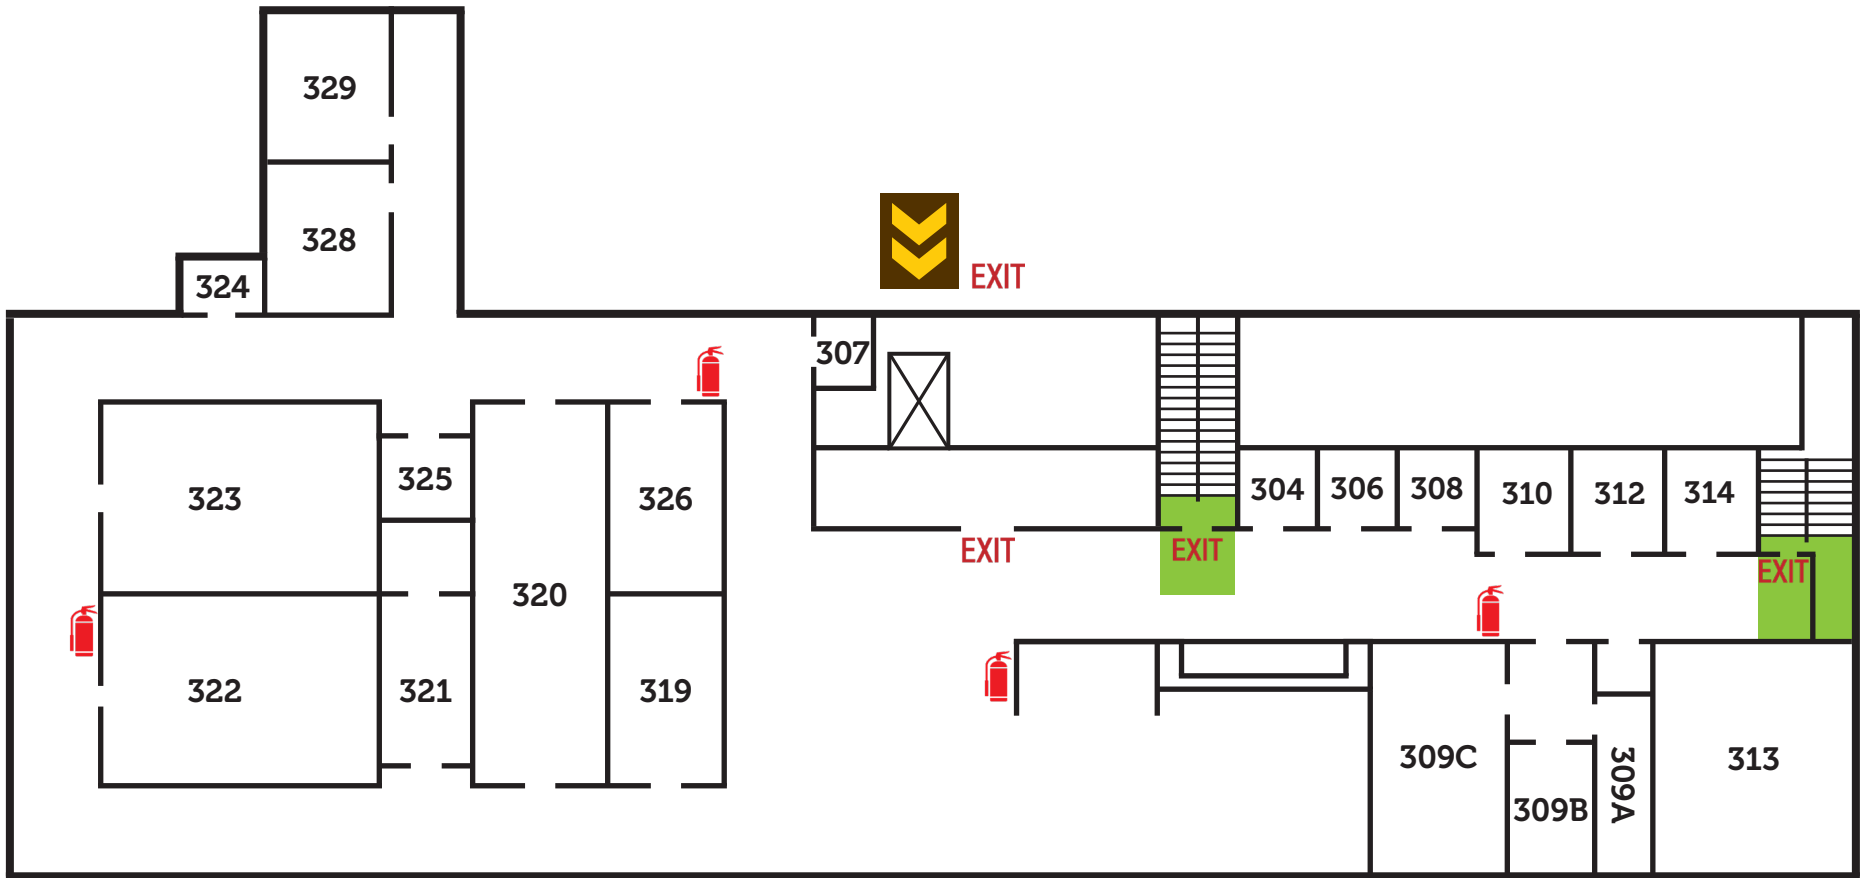

# DESIGNATED BUILDING ENTRANCES/EXITS

Motherhouse: First Floor  
520 Plainfield Rd.

Designated Entrance with  
Temperature Station

**EXIT**

Designated Exit

# DESIGNATED BUILDING ENTRANCES/EXITS

Motherhouse: Second Floor  
520 Plainfield Road

Designated Entrance with  
Temperature Station

**EXIT**

Designated Exit

# DESIGNATED BUILDING ENTRANCES/EXITS

Marian Hall  
604 Taylor St.

Designated Entrance with  
Temperature Station

**EXIT**

Designated Exit

UNIVERSITY OF ST. FRANCIS

1920-2020

# DESIGNATED BUILDING ENTRANCES/EXITS

Art & Design Center: Third Floor  
5 E. Van Buren St.

Designated Entrance with  
Temperature Station

Designated Exit

UNIVERSITY OF ST. FRANCIS

1920-2020