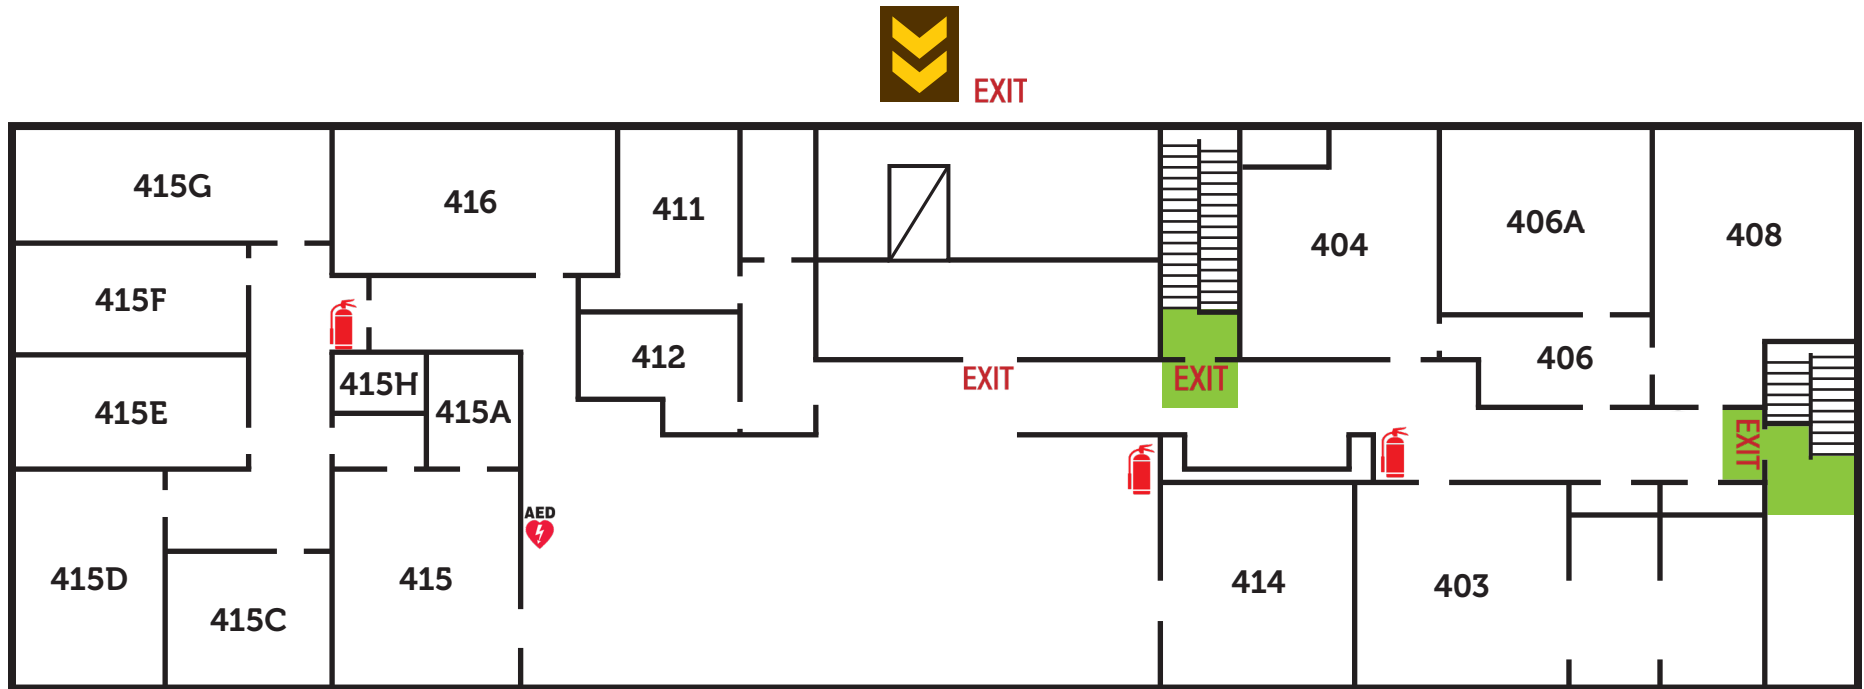

# DESIGNATED BUILDING ENTRANCES/EXITS

Motherhouse: First Floor  
520 Plainfield Rd.

Designated Entrance with  
Temperature Station

**EXIT**

Designated Exit

# DESIGNATED BUILDING ENTRANCES/EXITS

Motherhouse: Second Floor  
520 Plainfield Road

Designated Entrance with  
Temperature Station

**EXIT**

Designated Exit

# DESIGNATED BUILDING ENTRANCES/EXITS

Marian Hall  
604 Taylor St.

Designated Entrance with  
Temperature Station

**EXIT**

Designated Exit

UNIVERSITY OF ST. FRANCIS

1920-2020

# DESIGNATED BUILDING ENTRANCES/EXITS

Art & Design Center: Fourth Floor  
5 E. Van Buren St.

Designated Entrance with Temperature Station

**EXIT**

Designated Exit

UNIVERSITY OF ST. FRANCIS

1920-2020