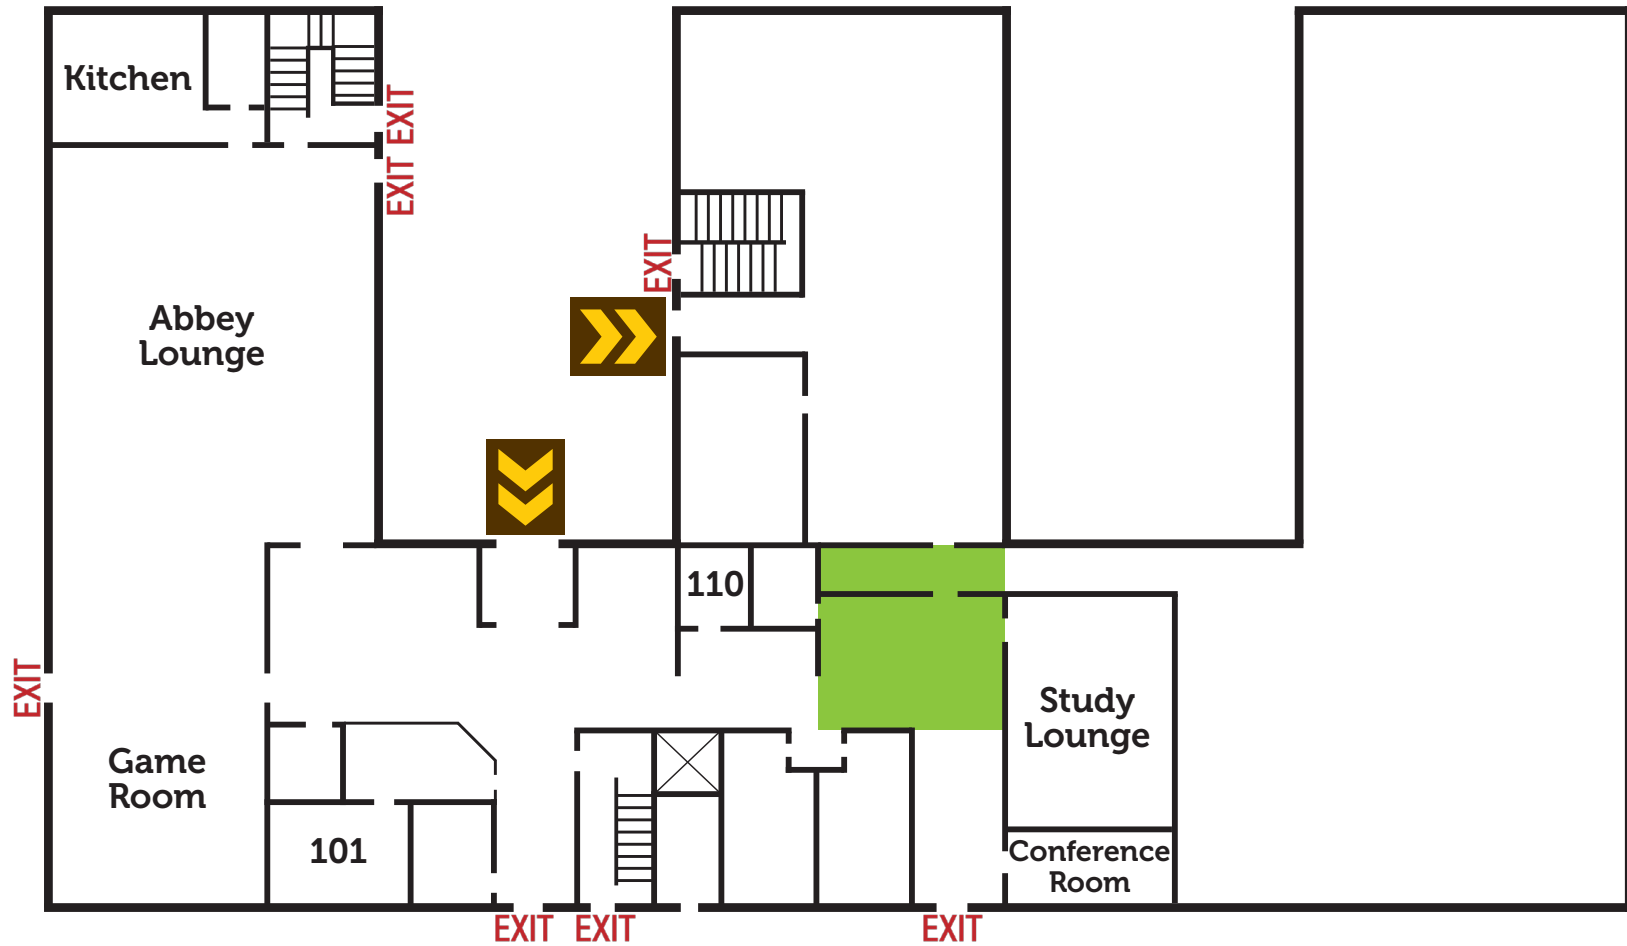

# DESIGNATED BUILDING ENTRANCES/EXITS

Motherhouse: First Floor  
520 Plainfield Rd.

Designated Entrance with  
Temperature Station

**EXIT**

Designated Exit

# DESIGNATED BUILDING ENTRANCES/EXITS

Motherhouse: Second Floor  
520 Plainfield Road

Designated Entrance with  
Temperature Station

**EXIT**

Designated Exit

# DESIGNATED BUILDING ENTRANCES/EXITS

LaVerne & Dorothy Brown Library  
600 Taylor St.

Designated Entrance with  
Temperature Station

**EXIT**

Designated Exit

UNIVERSITY OF ST. FRANCIS

1920-2020

# DESIGNATED BUILDING ENTRANCES/EXITS

Marian Hall  
604 Taylor St.

Designated Entrance with  
Temperature Station

**EXIT**

Designated Exit

UNIVERSITY OF ST. FRANCIS

1920-2020