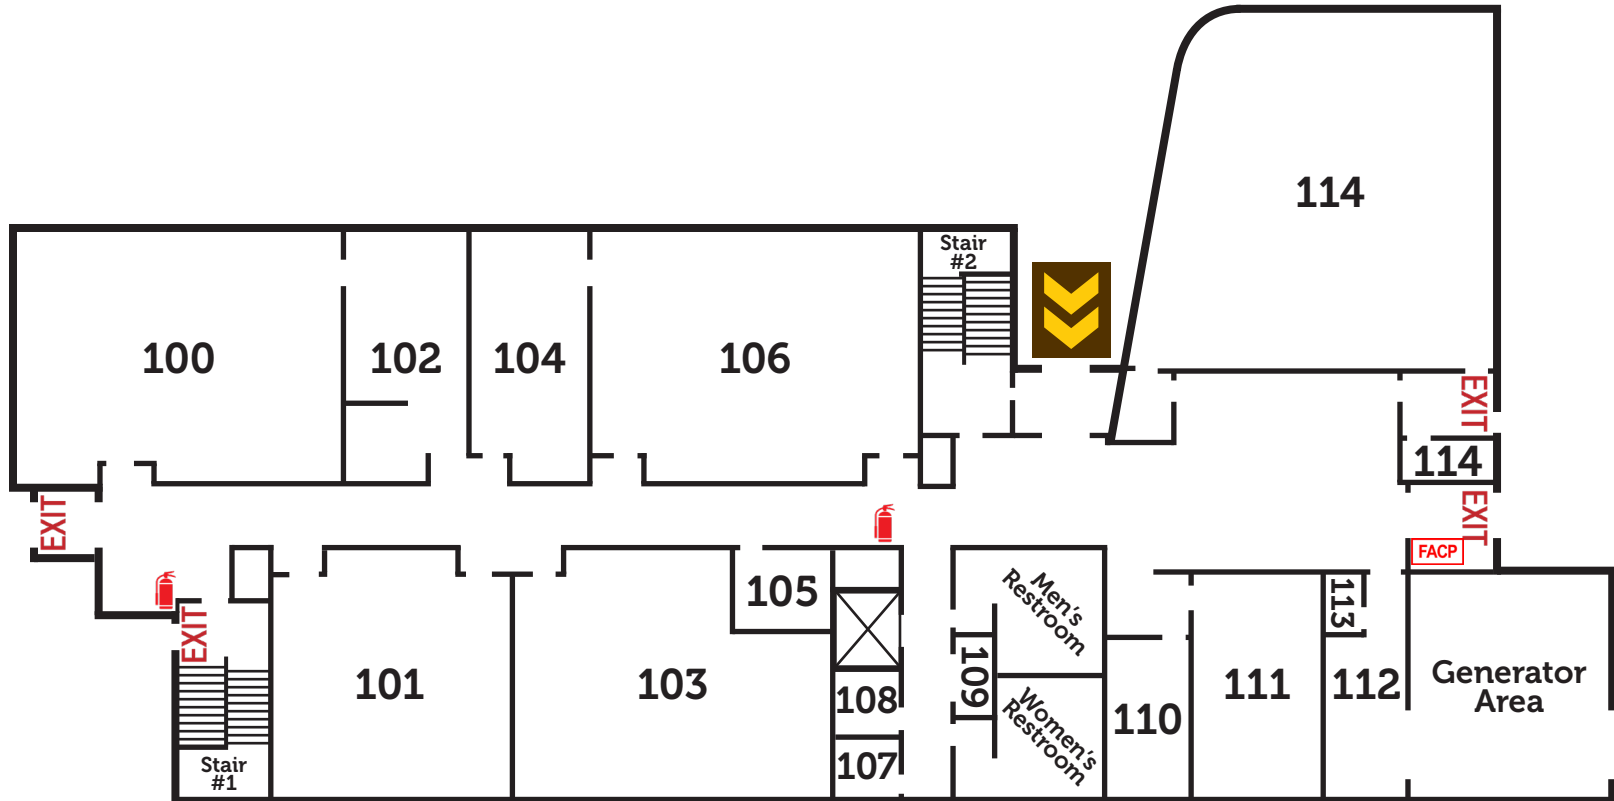

# DESIGNATED BUILDING ENTRANCES/EXITS

Motherhouse: Second Floor  
520 Plainfield Road

Designated Entrance with  
Temperature Station

**EXIT**

Designated Exit

# DESIGNATED BUILDING ENTRANCES/EXITS

Pat Sullivan Recreation Center  
520 Wilcox Street

Designated Entrance with  
Temperature Station

**EXIT**

Designated Exit

UNIVERSITY OF ST. FRANCIS

1920-2020

# DESIGNATED BUILDING ENTRANCES/EXITS

LaVerne & Dorothy Brown Science Hall  
530 Wilcox Street

Designated Entrance with  
Temperature Station

**EXIT**

Designated Exit

UNIVERSITY OF ST. FRANCIS

1920-2020

# DESIGNATED BUILDING ENTRANCES/EXITS

LaVerne & Dorothy Brown Library  
600 Taylor St.

Designated Entrance with  
Temperature Station

**EXIT**

Designated Exit

UNIVERSITY OF ST. FRANCIS

1920-2020